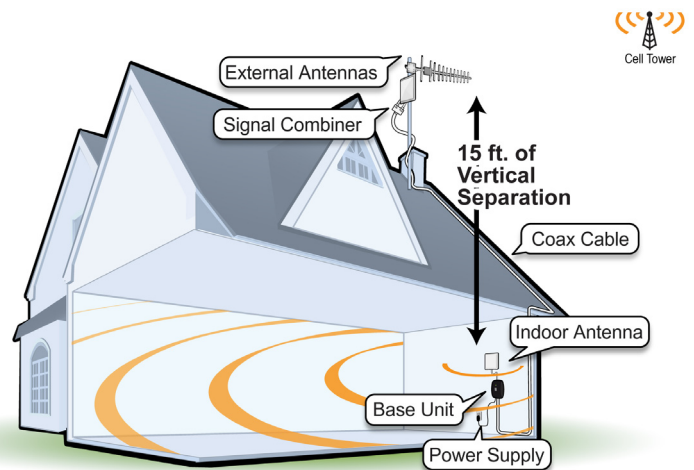

zBoost® PRO 10K ZBC745

Cell Phone Signal Booster for Professional Installers

zBoost, a leader in consumer cell phone signal boosters, offers the improved zBoost PRO 10K as the solution to your missed and dropped calls indoors. It boosts voice signals and text for all major carriers.

The zBoost PRO 10K captures the marginal to reliable cellular signal you have outdoors and rebroadcasts it indoors, **up to 10,000 square feet**, so you can enjoy clearer, faster and more reliable service without interruption.

The ZBC745 is backed by a 2 year Manufacturer's Warranty Replacement and ships complete: amplifier base unit, indoor panel antenna, power supply, 50 ft. and 15 ft. of RG6 cable, two external antennas, and mounting hardware.

Product Specifications – ZBC745

PCS	
Frequency	1850 to 1990 MHz
System Gain	84 dB
PCS band supported	A, D, B, E, F, C
Networks	CDMA, GSM, GPRS, EDGE, EVDO, 1xRTT, UMTS, HSPA, 3G
Cellular	
Frequency	824 to 894 MHz
System Gain	75 dB
Cellular band supported	A, B, A', B'
Networks	CDMA, GSM, GPRS, EDGE, EVDO, 1xRTT, UMTS, HSPA, 3G
General	
Power Consumption – Power Supply Current	3W standby; 7W max signal - 2.0A Max
Wall Supply Input; Voltage	100-240VAC 50-60 Hz; 5.0VDC
System Certifications	FCC Parts 15 & 20, Industry Canada
Base Unit Size and Weight	5" x 7" x 1.25" – 9 oz.
Operating Conditions	Indoor Use Only (40°- 105° F)
Coverage (open areas)	Up to 10,000 sq. ft.