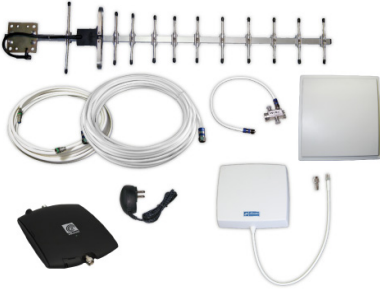

zBoost® PRO 10K ZBC745

Cell Phone Signal Booster for Professional Installers

zBoost, a leader in consumer cell phone signal boosters, offers the improved zBoost PRO 10K as the solution to your missed and dropped calls indoors. It boosts voice signals and text for all major carriers.

The zBoost PRO 10K captures the marginal to reliable cellular signal you have outdoors and rebroadcasts it indoors, **up to 10,000 square feet**, so you can enjoy clearer, faster and more reliable service without interruption.

The ZBC745 is backed by a 2 year Manufacturer's Warranty Replacement and ships complete: amplifier base unit, indoor panel antenna, power supply, 50 ft. and 15 ft. of RG6 cable, two external antennas, and mounting hardware.

Product Specifications – ZBC745

PCS	
Frequency	1850 to 1990 MHz
System Gain	84 dB
PCS band supported	A, D, B, E, F, C
Networks	CDMA, GSM, GPRS, EDGE, EVDO, 1xRTT, UMTS, HSPA, 3G
Cellular	
Frequency	824 to 894 MHz
System Gain	75 dB
Cellular band supported	A, B, A', B'
Networks	CDMA, GSM, GPRS, EDGE, EVDO, 1xRTT, UMTS, HSPA, 3G
General	
Power Consumption – Power Supply Current	3W standby; 7W max signal - 2.0A Max
Wall Supply Input; Voltage	100-240VAC 50-60 Hz; 5.0VDC
System Certifications	FCC Parts 15 & 20, Industry Canada
Base Unit Size and Weight	5" x 7" x 1.25" – 9 oz.
Operating Conditions	Indoor Use Only (40°- 105° F)
Coverage (open areas)	Up to 10,000 sq. ft.